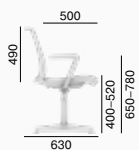

203,F34

13 kg

203,F80

14 kg

203-Z

11 kg

14 kg